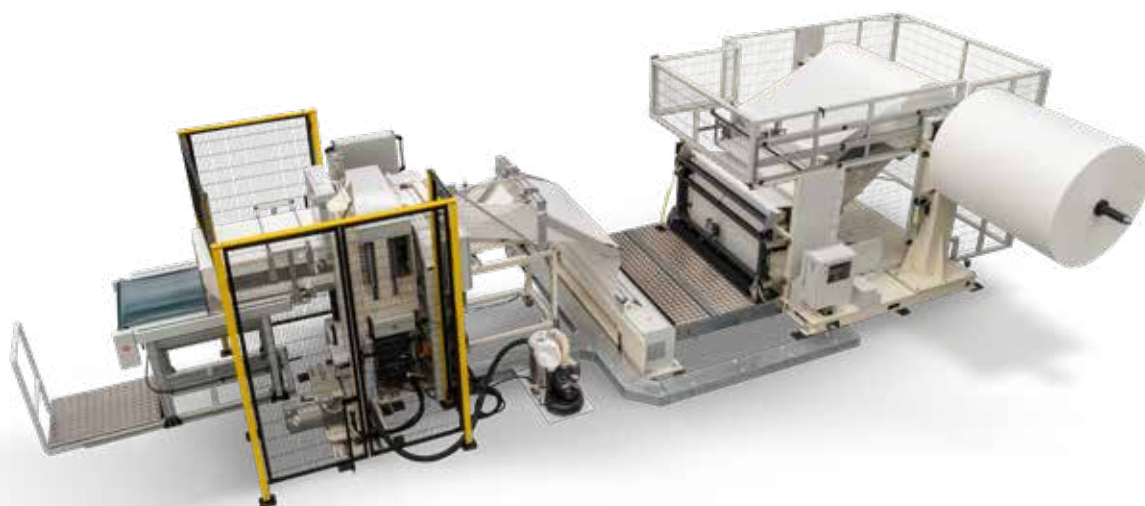

EN

TOP LINE

OMET

MODULAR HIGH SPEED FOLDING MACHINE

The most versatile and flexible solution for the production of disposable tablecloths.

Due to the increasing demand in disposable products, OMET product range widens with the introduction of a new line dedicated to the production of large format disposable tablecloth.

One of the most interesting features is the web width which can reach up to 1500 mm.

This highly flexible machine is able to transform different types of materials like paper, airlaid paper, tissue, non-woven and others.

Thanks to the renowned modularity of all OMET lines, it can integrate diverse additional units such as laminators, embossing and printing stations to get final custom-made products.

Just like all other OMET lines, this new tablecloth converting machine is designed and entirely manufactured in Italy, making it a real "Made in Italy" product, which means reliability, solidity and long lifetime.

The most **versatile** and **flexible** solution for the production of **disposable tablecloths**

TOP LINE UNIQUE FEATURES

- ▶ Mechanical folding head
- ▶ Shifting blade for standard cut and trimming
- ▶ Programmable automatic cleaning system
- ▶ User-friendly and quick set-up operations
- ▶ High flexibility and maximum reliability
- ▶ Modularity to be adapted to all customers' specific requests
- ▶ High-quality materials and components